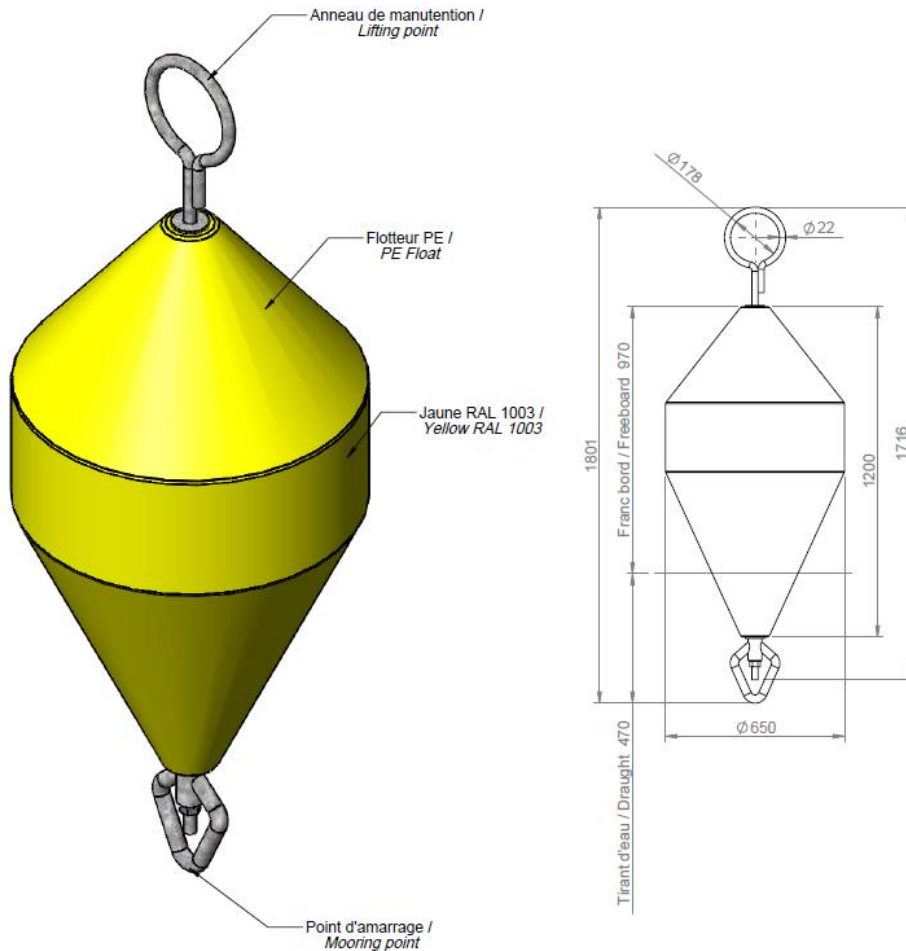

## FLCMOOR650

### Diameter 650mm mooring buoy

FLCMMOR650/200

| General Specifications | FLCMOOR650/200 | FLCMOOR650/110 |
|------------------------|----------------|----------------|
| Diameter (mm)          | 650            | 650            |
| Height (mm)            | 1800           | 1600           |
| Weight (kg)            | 29             | 22             |
| Volume (l)             | 206            | 140            |

| Material specifications |  |
|-------------------------|--|
| Float                   | Rotationally molded UV stabilized Polyethylene |
| Filling                 | Polyurethane Foam 40 kg/m <sup>3</sup>         |
| Structure               | Hot dip galvanized steel                       |